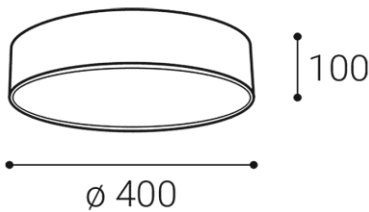

MONO 40, W

Name	
Code	
Color	
Power	
Lumen output	
Color temperature	
Efficacy	
Driver	
Electrical insulation class	
Voltage / Frequency	
Color Rendering Index	
SDCM	
Light beam angle	
Unified Glare Rating	
Light source	
Dimmable	
LED Lifetime	
Warranty	
Ingress Protection	
Material	

Product

MONO 40, W

1271251

WHITE / RAL 9003

Power

30W ± 10 %

1900lm ± 10 %

3000K/4000K

63lm/W

750 mA

220-240V/50-60Hz

Information

90+

< 3

160°

N/A

LED

ON/OFF

L80B20 50.000h 25°C

5 YEAR

Other data

IP 20

METAL/PMMA

EN

Round ceiling surface light fitting for interior mounting, equipped with SMD LEDs. Available in 4 different sizes up to 1 meter with direct diffused lighting effect.

Housing made of metal, opal diffuser made of PMMA.

Available in white and black color.

Application:

general lighting, intended for residential or commercial areas (livingrooms, guest or bedrooms, entrance areas, kitchen, receptions)

DE

Runde Deckenaufbauleuchte zur Innenmontage, bestückt mit SMD-LEDs. Erhältlich in 4 verschiedenen Größen bis zu 1 Meter mit direktem diffusem Licht.

Gehäuse aus Metall, opaler Diffusor aus PMMA.

Erhältlich in weißer und schwarzer Farbe.

Anwendung:

Allgemeinbeleuchtung, bestimmt für Wohn- oder Gewerbebereiche (Wohnzimmer, Gäste- oder Schlafzimmer, Eingangsbereiche, Küche, Empfang)

CZ

Kruhové stropní svítidlo pro montáž do interiéru vybavené LED diodami SMD. K dispozici ve 4 různých velikostech do 1 metru s přímým rozptýleným světelným efektem.

Svítidlo je vyrobeno z kovu, opalový difuzor z PMMA.

K dispozici v bílé a černé barvě.

Použití:

všeobecné osvětlení určené pro obytné nebo komerční prostory (jídlna, obývací pokoj, dětský pokoj nebo ložnice, vstupní prostory, kuchyň, recepce, zasedací místnosti)

SK

Kruhové stropné svietidlo pre montáž do interiéru. Svetelný zdroj - SMD LED. K dispozícii je v 4 rôznych veľkostiach do 1 metra s priamym rozptýleným svetlom.

Svietidlo je vyrobené z kovu, opalový difúzor je z PMMA.

K dispozícii je v bielej a čiernej farbe.

Použitie:

všeobecné osvetlenie určené pre obytné alebo komerčné priestory (jedáleň, obývačka, detská izba alebo spálňa, vstupné priestory, kuchyňa, recepcia, rokovacie miestnosti)