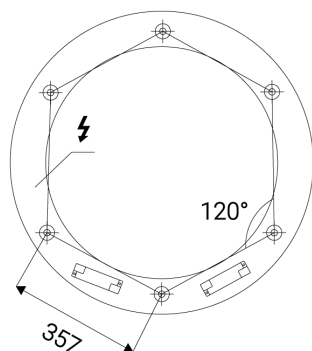

SATURN 80, B

Name	
Code	
Color	
Power	
Lumen output	
Color temperature	
Efficacy	
Driver	
Electrical insulation class	
Voltage / Frequency	
Color Rendering Index	
SDCM	
Light beam angle	
Unified Glare Rating	
Light source	
Dimmable	
LED Lifetime	
Warranty	
Ingress Protection	
Material	

Product

SATURN 80, B

1270653

BLACK / RAL 9017

Power

80W ± 10 %

6600lm ± 10 %

3000K/4000K

83lm/W

2 x 1050 mA

220-240V/50-60Hz

Information

90+

< 3

160°

N/A

LED

ON/OFF

L80B20 50.000h 25°C

5 YEAR

Other data

IP 20

ALUMINIUM/PMMA

EN

Round ceiling surface light fitting for interior mounting in ring shape, equipped with SMD LEDs.

Available in 2 different sizes in black and white color.

Housing made of aluminium, opal diffuser made of PMMA.

Application:

general lighting, intended for residential or commercial areas (livingrooms, guest or bedrooms, entrance areas, kitchen, receptions, meeting rooms)

CZ

Kruhové stropní svítidlo pro montáž do interiéru ve tvaru kruhu. Světelný zdroj - LED SMD.

K dispozici ve 2 různých velikostech v černé a bílé barvě.

Svítidlo je vyrobeno z hliníku, opálový difuzor z PMMA.

Použití:

všeobecné osvětlení určené pro obytné nebo komerční prostory (jídlna, obývací pokoj, dětský pokoj nebo ložnice, vstupní prostory, kuchyň, recepce, zasedací místnosti)

DE

Runde Deckenaufbauleuchte zur Innenmontage in Ringform, bestückt mit SMD-LEDs.

Erhältlich in 2 verschiedenen Größen in schwarz und weiß.

Gehäuse aus Aluminium, opaler Diffusor aus PMMA.

Anwendung:

Allgemeinbeleuchtung für Wohn- oder Geschäftsbereiche (Wohnzimmer, Gäste- oder Schlafzimmer, Eingangsbereiche, Küche, Empfänge, Besprechungsräume)

SK

Kruhové stropné svietidlo určené pre montáž do interiéru v tvare prstenca. Svetelný zdroj - SMD LED.

Svietidlo je vyrobené z hliníka, opálový difuzor z PMMA.

K dispozícii v 2 rôznych veľkostiach v čiernej a bielej farbe.

Použitie:

všeobecné osvetlenie určené pre obytné alebo komerčné priestory (jedáleň, obývacia izba, detská izba alebo spálňa, vstupné priestory, recepcia, rokovacie miestnosti)