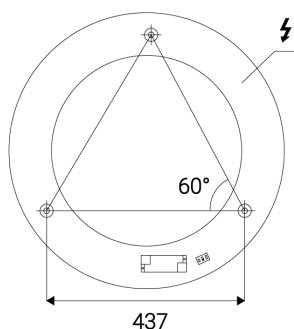

SATURN 60, B

Name	SATURN 60, B
Code	1270553D
Color	BLACK / RAL 9017
Power	50W ± 10 %
Lumen output	3300lm ± 10 %
Color temperature	3000K/4000K
Efficacy	66lm/W
Driver	1300 mA
Electrical insulation class	
Voltage / Frequency	220-240V/50-60Hz
Color Rendering Index	90+
SDCM	< 3
Light beam angle	160°
Unified Glare Rating	N/A
Light source	LED
Dimmable	DALI/PUSH
LED Lifetime	L80B20 50.000h 25°C
Warranty	5 YEAR
Ingress Protection	IP 20
Material	ALUMINIUM/PMMA