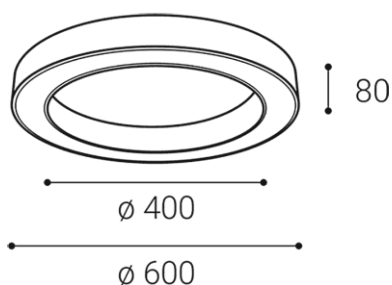

SATURN 60, B

Name	SATURN 60, B
Code	1270553D
Color	BLACK / RAL 9017
Power	50W ± 10 %
Lumen output	3300lm ± 10 %
Color temperature	3000K/4000K
Efficacy	66lm/W
Driver	1300 mA
Electrical insulation class	
Voltage / Frequency	220-240V/50-60Hz
Color Rendering Index	90+
SDCM	< 3
Light beam angle	160°
Unified Glare Rating	N/A
Light source	LED
Dimmable	DALI/PUSH
LED Lifetime	L80B20 50.000h 25°C
Warranty	5 YEAR
Ingress Protection	IP 20
Material	ALUMINIUM/PMMA