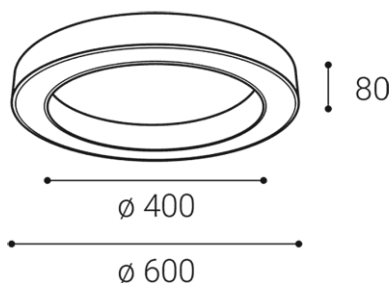

SATURN 60, W

Name	SATURN 60, W
Code	1270551D
Color	WHITE / RAL 9003
Power	50W ± 10 %
Lumen output	3300lm ± 10 %
Color temperature	3000K/4000K
Efficacy	66lm/W
Driver	1300 mA
Electrical insulation class	
Voltage / Frequency	220-240V/50-60Hz
Color Rendering Index	90+
SDCM	< 3
Light beam angle	160°
Unified Glare Rating	N/A
Light source	LED
Dimmable	DALI/PUSH
LED Lifetime	L80B20 50.000h 25°C
Warranty	5 YEAR
Ingress Protection	IP 20
Material	ALUMINIUM/PMMA