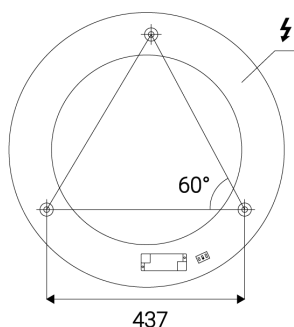

SATURN 60, W

Name	SATURN 60, W
Code	1270551D
Color	WHITE / RAL 9003
Power	50W ± 10 %
Lumen output	3300lm ± 10 %
Color temperature	3000K/4000K
Efficacy	66lm/W
Driver	1300 mA
Electrical insulation class	
Voltage / Frequency	220-240V/50-60Hz
Color Rendering Index	90+
SDCM	< 3
Light beam angle	160°
Unified Glare Rating	N/A
Light source	LED
Dimmable	DALI/PUSH
LED Lifetime	L80B20 50.000h 25°C
Warranty	5 YEAR
Ingress Protection	IP 20
Material	ALUMINIUM/PMMA