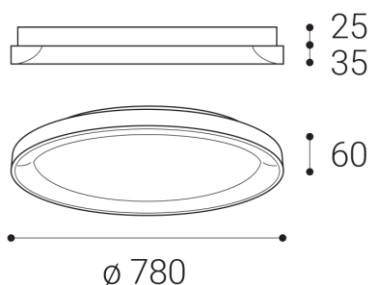

BELLA SLIM 78, B

| | |
|------------------------------------|--|
| Name | |
| Code | |
| Color | |
| Power | |
| Lumen output | |
| Color temperature | |
| Efficacy | |
| Driver | |
| Electrical insulation class | |
| Voltage / Frequency | |
| Color Rendering Index | |
| SDCM | |
| Light beam angle | |
| Unified Glare Rating | |
| Light source | |
| Dimmable | |
| LED Lifetime | |
| Warranty | |
| Ingress Protection | |
| Material | |

Product

BELLA SLIM 78, B

1271753D

BLACK / RAL 9017

Power

60W ± 10 %

4200lm ± 10 %

3000K/4000K

Round ceiling surface light fitting for interior mounting, equipped with SMD LEDs.

Available in 3 different sizes in black, white and coffee color.

Housing made of aluminium, opal diffuser made of PMMA.