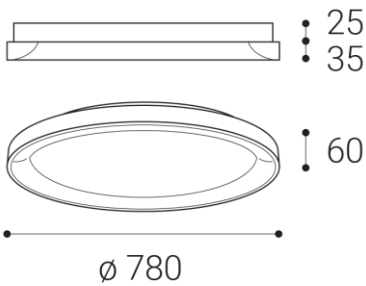

BELLA SLIM 78, W

Name	
Code	
Color	
Power	
Lumen output	
Color temperature	
Efficacy	
Driver	
Electrical insulation class	
Voltage / Frequency	
Color Rendering Index	
SDCM	
Light beam angle	
Unified Glare Rating	
Light source	
Dimmable	
LED Lifetime	
Warranty	
Ingress Protection	
Material	

Product

BELLA SLIM 78, W

1271751D

WHITE / RAL 9003

Power

60W ± 10 %

4200lm ± 10 %

3000K/4000K

Round ceiling surface light fitting for interior mounting, equipped with SMD LEDs.

Available in 3 different sizes in black, white and coffee color.

Housing made of aluminium, opal diffuser made of PMMA.