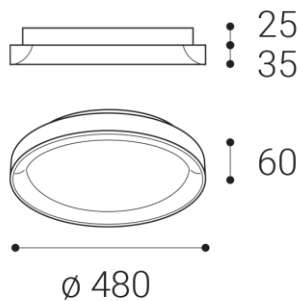

BELLA SLIM 48, CF

Name	
Code	
Color	
Power	
Lumen output	
Color temperature	
Efficacy	
Driver	
Electrical insulation class	
Voltage / Frequency	
Color Rendering Index	
SDCM	
Light beam angle	
Unified Glare Rating	
Light source	
Dimmable	
LED Lifetime	
Warranty	
Ingress Protection	
Material	

Product

BELLA SLIM 48, CF

1271658

COFFEE / RAL 8025

Power

38W ± 10 %

2660lm ± 10 %

3000K/4000K