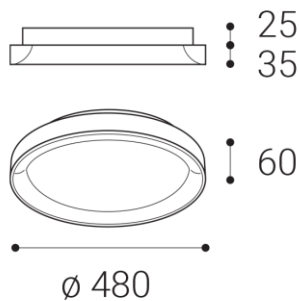

BELLA SLIM 48, B

Name	
Code	
Color	
Power	
Lumen output	
Color temperature	
Efficacy	
Driver	
Electrical insulation class	
Voltage / Frequency	
Color Rendering Index	
SDCM	
Light beam angle	
Unified Glare Rating	
Light source	
Dimmable	
LED Lifetime	
Warranty	
Ingress Protection	
Material	

Product

BELLA SLIM 48, B

1271653D

BLACK / RAL 9017

Power

38W ± 10 %

2660lm ± 10 %

3000K/4000K