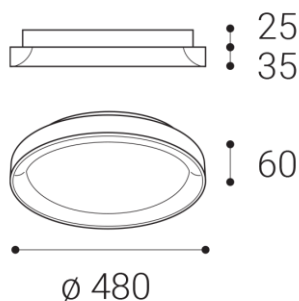

BELLA SLIM 48, B

Name	
Code	
Color	
Power	
Lumen output	
Color temperature	
Efficacy	
Driver	
Electrical insulation class	
Voltage / Frequency	
Color Rendering Index	
SDCM	
Light beam angle	
Unified Glare Rating	
Light source	
Dimmable	
LED Lifetime	
Warranty	
Ingress Protection	
Material	

Product

BELLA SLIM 48, B

1271653

BLACK / RAL 9017

Power

38W ± 10 %

2660lm ± 10 %

3000K/4000K