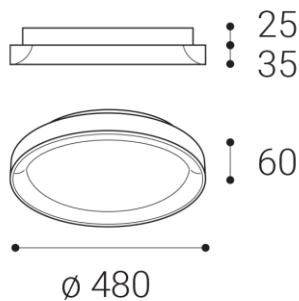

BELLA SLIM 48, W

Name	
Code	
Color	
Power	
Lumen output	
Color temperature	
Efficacy	
Driver	
Electrical insulation class	
Voltage / Frequency	
Color Rendering Index	
SDCM	
Light beam angle	
Unified Glare Rating	
Light source	
Dimmable	
LED Lifetime	
Warranty	
Ingress Protection	
Material	

Product

BELLA SLIM 48, W

1271651D

WHITE / RAL 9003

Power

38W ± 10 %

2660lm ± 10 %

3000K/4000K