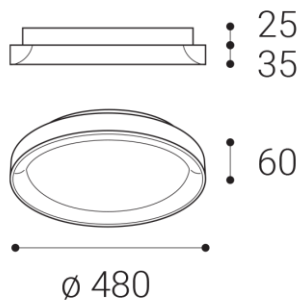

BELLA SLIM 48, W

Name	
Code	
Color	
Power	
Lumen output	
Color temperature	
Efficacy	
Driver	
Electrical insulation class	
Voltage / Frequency	
Color Rendering Index	
SDCM	
Light beam angle	
Unified Glare Rating	
Light source	
Dimmable	
LED Lifetime	
Warranty	
Ingress Protection	
Material	

Product

BELLA SLIM 48, W

1271651

WHITE / RAL 9003

Power

38W ± 10 %

2660lm ± 10 %

3000K/4000K