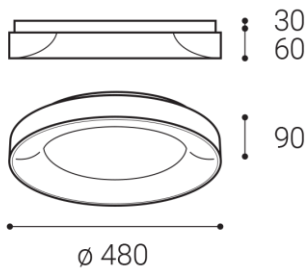

BELLA 48, B

Name	
Code	
Color	
Power	
Lumen output	
Color temperature	
Efficacy	
Driver	
Electrical insulation class	
Voltage / Frequency	
Color Rendering Index	
SDCM	
Light beam angle	
Unified Glare Rating	
Light source	
Dimmable	
LED Lifetime	
Warranty	
Ingress Protection	
Material	

Product

BELLA 48, B
1270153D
BLACK / RAL 9017

Power

40W ± 10 %
2430lm ± 10 %
3000K/4000K
61lm/W
1050 mA

220-240V/50-60Hz

Information

90+

< 3

160°

N/A

LED

DALI/PUSH

L80B20 50.000h 25°C

5 YEAR

Other data

IP 20

ALUMINIUM/PMMA

EN

Round ceiling surface light fitting for interior mounting, equipped with SMD LEDs.

Available in 3 different sizes in black and white color.

Housing made of aluminium, opal diffuser made of PMMA.

Application:

general lighting, intended for residential or commercial areas (livingrooms, guest or bedrooms, entrance areas, kitchen, receptions)

DE

Runde Deckenaufbauleuchte zur Innenmontage, bestückt mit SMD-LEDs.

Erhältlich in 3 verschiedenen Größen in schwarz und weiß.

Gehäuse aus Aluminium, opaler Diffusor aus PMMA.

Anwendung:

Allgemeinbeleuchtung, bestimmt für Wohn- oder Gewerbebereiche (Wohnzimmer, Gäste- oder Schlafzimmer, Eingangsbereiche, Küche, Empfänge)

CZ

Kruhové stropní svítidlo určeno pro montáž do interiéru. Světelný zdroj - LED SMD.

K dispozici ve 3 různých velikostech v černé a bílé barvě.

Svítidlo je vyrobeno z hliníku, opálový difúzor z PMMA.

Použití:

všeobecné osvětlení určené pro obytné nebo komerční prostory (obývací pokoj, dětský pokoj nebo ložnice, vstupní prostory, kuchyň, recepce)

SK

Kruhové stropné svetidlo určené pre montáž do interiéru. Svetelný zdroj - LED SMD.

K dispozícii v 3 rôznych veľkostiach v čiernej a bielej farbe.

Svietidlo je vyrobené z hliníka, opálový difúzor z PMMA.

Použitie:

všeobecné osvetlenie určené pre obytné alebo komerčné priestory (obývacia izba, detské izby alebo spálňa, vstupné priestory, kuchyňa, recepcia)