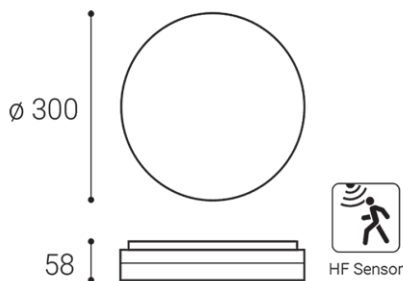

ROUND II 30 HF

Name	ROUND II 30 HF
Code	1231351
Color	WHITE / RAL 9016
Power	25W ± 10 %
Lumen output	2500lm ± 10 %
Color temperature	3000K/3500K/4000K
Efficacy	100lm/W
Driver	fixed / not changeable
Electrical insulation class	☐
Voltage / Frequency	220-240V/50-60Hz
Color Rendering Index	85+
SDCM	< 3
Light beam angle	120°
Unified Glare Rating	N/A
Light source	LED
Dimmable	ON/OFF
LED Lifetime	L80B20 50.000h 25°C
Warranty	5 YEAR
Ingress Protection	IP 54
Material	PC/PC

EN

Round surface light fitting for interior or exterior mounting in IP54, equipped with SMD LEDs. Possibility to change light temperature by switch during installation. Available in 3 different sizes with direct diffused lighting effect.

Housing and diffuser made of polycarbonate. Available in white color.

Application:
general lighting, intended for residential or commercial areas in any type of spaces, including humid and dusty environment (bathroom, hallway, stairway, wardrobe)

CZ

Kruhové stropní svítidlo určeno pro montáž do interiéru nebo exteriéru s IP54. Světelný zdroj - LED SMD. Možnost změny teploty světla přepínačem během instalace. K dispozici ve 3 různých velikostech s přímým rozptýleným světelným efektem.

Svítidlo a difuzor jsou vyrobeny z polykarbonátu. K dispozici v bílé barvě.

Použití:

všeobecné osvětlení, určené pro obytné nebo komerční prostory, včetně vlhkého a prašného prostředí (koupelny, chodba, schodiště, šatník)

Product

ROUND II 30 HF

1231351

WHITE / RAL 9016

Power

25W ± 10 %

2500lm ± 10 %

3000K/3500K/4000K

100lm/W

fixed / not changeable

220-240V/50-60Hz

Information

85+

< 3

120°

N/A

LED

ON/OFF

L80B20 50.000h 25°C

5 YEAR

Other data

IP 54

PC/PC

DE

Runde Aufbauleuchte für Innen- oder Außenmontage in IP54, bestückt mit SMD-LEDs. Möglichkeit zur Änderung der Lichttemperatur durch Schalter während der Installation.

Erhältlich in 3 verschiedenen Größen mit direkter diffuser Lichtwirkung. Gehäuse und Diffusor aus Polycarbonat.

Erhältlich in weißer Farbe.

Anwendung:

Allgemeinbeleuchtung für Wohn- oder Geschäftsräume in jeder Art von Räumen, einschließlich feuchter und staubiger Umgebung (Badezimmer, Eingangsbereiche, Kleiderschränke, Treppe)

SK

Kruhové stropné svetidlo určené pre montáž do interiéru alebo exteriéru s IP54. Svetelný zdroj - LED SMD. Možnosť zmeny teploty svetla prepínačom počas inštalácie. Svetidlo a difúzor sú vyrobené z polykarbonátu.

K dispozícii v 3 rôznych veľkostiach s priamym rozptýleným svetelným efektom.

Dostupné v bielej farbe.

Použitie:

všeobecné osvetlenie, určené pre obytné alebo komerčné priestory, vrátane vlhkého a prašného prostredia (kúpeľne, chodby, šatníky, schodiská)