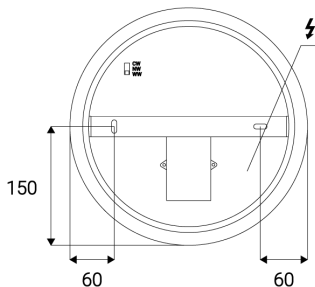

ROUND II 30 HF

Name	ROUND II 30 HF
Code	1231351
Color	WHITE / RAL 9016
Power	25W ± 10 %
Lumen output	2500lm ± 10 %
Color temperature	3000K/3500K/4000K
Efficacy	100lm/W
Driver	fixed / not changeable
Electrical insulation class	☐
Voltage / Frequency	220-240V/50-60Hz
Color Rendering Index	85+
SDCM	< 3
Light beam angle	120°
Unified Glare Rating	N/A
Light source	LED
Dimmable	ON/OFF
LED Lifetime	L80B20 50.000h 25°C
Warranty	5 YEAR
Ingress Protection	IP 54
Material	PC/PC

EN

Round surface light fitting for interior or exterior mounting in IP54, equipped with SMD LEDs. Possibility to change light temperature by switch during installation. Available in 3 different sizes with direct diffused lighting effect.

Housing and diffuser made of polycarbonate. Available in white color.

Application:
general lighting, intended for residential or commercial areas in any type of spaces, including humid and dusty environment (bathroom, hallway, stairway, wardrobe)

CZ

Kruhové stropní svítidlo určeno pro montáž do interiéru nebo exteriéru s IP54. Světelný zdroj - LED SMD. Možnost změny teploty světla přepínačem během instalace. K dispozici ve 3 různých velikostech s přímým rozptýleným světelným efektem.

Svítidlo a difuzor jsou vyrobeny z polykarbonátu. K dispozici v bílé barvě.

Použití:

všeobecné osvětlení, určené pro obytné nebo komerční prostory, včetně vlhkého a prašného prostředí (koupelny, chodba, schodiště, šatník)

Product

ROUND II 30 HF

1231351

WHITE / RAL 9016

Power

25W ± 10 %

2500lm ± 10 %

3000K/3500K/4000K

100lm/W

fixed / not changeable

220-240V/50-60Hz

Information

85+

< 3

120°

N/A

LED

ON/OFF

L80B20 50.000h 25°C

5 YEAR

Other data

IP 54

PC/PC

DE

Runde Aufbauleuchte für Innen- oder Außenmontage in IP54, bestückt mit SMD-LEDs. Möglichkeit zur Änderung der Lichttemperatur durch Schalter während der Installation.

Erhältlich in 3 verschiedenen Größen mit direkter diffuser Lichtwirkung. Gehäuse und Diffusor aus Polycarbonat.

Erhältlich in weißer Farbe.

Anwendung:

Allgemeinbeleuchtung für Wohn- oder Geschäftsräume in jeder Art von Räumen, einschließlich feuchter und staubiger Umgebung (Badezimmer, Eingangsbereiche, Kleiderschränke, Treppe)

SK

Kruhové stropné svetidlo určené pre montáž do interiéru alebo exteriéru s IP54. Svetelný zdroj - LED SMD. Možnosť zmeny teploty svetla prepínačom počas inštalácie. Svetidlo a difúzor sú vyrobené z polykarbonátu.

K dispozícii v 3 rôznych veľkostiach s priamym rozptýleným svetelným efektom.

Dostupné v bielej farbe.

Použitie:

všeobecné osvetlenie, určené pre obytné alebo komerčné priestory, vrátane vlhkého a prašného prostredia (kúpeľne, chodby, šatníky, schodiská)