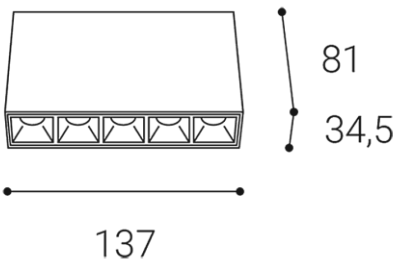

LINEAR ON 5, B

Name	
Code	
Color	
Power	
Lumen output	
Color temperature	
Efficacy	
Driver	
Electrical insulation class	
Voltage / Frequency	
Color Rendering Index	
SDCM	
Light beam angle	
Unified Glare Rating	
Light source	
Dimmable	
LED Lifetime	
Warranty	
Ingress Protection	
Material	

Product

LINEAR ON 5, B

1251133D

BLACK / RAL 9005

Power

10W ± 10 %

1050lm ± 10 %

3000K

105lm/W

700 mA

220-240V/50-60Hz

Information

90+

< 3

45°

<19

LED

DALI/PUSH

L80B20 50.000h 25°C

5 YEAR

Other data

IP 20

ALUMINIUM/PC

EN

Linear square surface spotlight for interior mounting, equipped with SMD LEDs. Very low glare effect. Housing made of aluminium, polycarbonate reflector. Available in white or black color.

Application:

general or accent lighting, intended for residential or commercial areas (hallway, wardrobes, entrance areas, bar, receptions, working places).

CZ

Lineární hranaté svítidlo určeno pro montáž do interiéru. Světelný zdroj - LED SMD. Velmi nízký efekt oslnění. Svítidlo je vyrobeno z hliníku, polykarbonátový reflektor. K dispozici v bílé nebo černé barvě.

Použití:

obecné nebo bodové osvětlení určené pro obytné nebo komerční prostory (chodba, šatníky, vstupní prostory, bar, recepce, osvětlení pracovních míst, pokoje, kanceláře, zasedačky).

DE

Linearer eckige Flächenstrahler für die Innenmontage mit SMD-LEDs. Sehr geringer Blendeffekt. Gehäuse aus Aluminium, Reflektor aus Polycarbonat. Verfügbar in weißer oder schwarzer Farbe.

Anwendung:

Allgemein- oder Akzentbeleuchtung für Wohn- oder Geschäftsbereiche (Flur, Schränke, Eingangsbereiche, Bar, Empfänge, Arbeitsbereiche).

SK

Lineárne hranaté svietidlo určené pre montáž do interiéru. Svetelný zdroj - LED SMD. Veľmi nízky efekt oslnenia. Svietidlo je vyrobené z hliníka, polykarbonátový reflektor. K dispozícii v bielej alebo čiernej farbe.

Použitie:

všeobecné alebo akcentačné osvetlenie určené pre obytné alebo komerčné priestory (chodba, skrine, vstupné priestory, bar, recepcie, pracovné priestory, kancelárie).