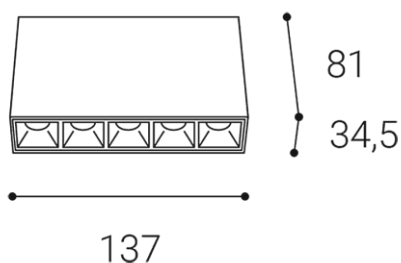

LINEAR ON 5, W

Name	
Code	
Color	
Power	
Lumen output	
Color temperature	
Efficacy	
Driver	
Electrical insulation class	
Voltage / Frequency	
Color Rendering Index	
SDCM	
Light beam angle	
Unified Glare Rating	
Light source	
Dimmable	
LED Lifetime	
Warranty	
Ingress Protection	
Material	

Product

LINEAR ON 5, W

1251131D

WHITE / RAL 9003

Power

10W ± 10 %

1050lm ± 10 %

3000K

105lm/W

700 mA

220-240V/50-60Hz

Information

90+

< 3

45°

<19

LED

DALI/PUSH

L80B20 50.000h 25°C

5 YEAR

Other data

IP 20

ALUMINIUM/PC

EN

Linear square surface spotlight for interior mounting, equipped with SMD LEDs. Very low glare effect. Housing made of aluminium, polycarbonate reflector. Available in white or black color.

Application:

general or accent lighting, intended for residential or commercial areas (hallway, wardrobes, entrance areas, bar, receptions, working places).

CZ

Lineární hranaté svítidlo určeno pro montáž do interiéru. Světelný zdroj - LED SMD. Velmi nízký efekt oslnění. Svítidlo je vyrobeno z hliníku, polykarbonátový reflektor. K dispozici v bílé nebo černé barvě.

Použití:

obecné nebo bodové osvětlení určené pro obytné nebo komerční prostory (chodba, šatníky, vstupní prostory, bar, recepce, osvětlení pracovních míst, pokoje, kanceláře, zasedačky).

DE

Linearer eckige Flächenstrahler für die Innenmontage mit SMD-LEDs. Sehr geringer Blendeffekt. Gehäuse aus Aluminium, Reflektor aus Polycarbonat. Verfügbar in weißer oder schwarzer Farbe.

Anwendung:

Allgemein- oder Akzentbeleuchtung für Wohn- oder Geschäftsbereiche (Flur, Schränke, Eingangsbereiche, Bar, Empfänge, Arbeitsbereiche).

SK

Lineárne hranaté svietidlo určené pre montáž do interiéru. Svetelný zdroj - LED SMD. Veľmi nízky efekt oslnenia. Svietidlo je vyrobené z hliníka, polykarbonátový reflektor. K dispozícii v bielej alebo čiernej farbe.

Použitie:

všeobecné alebo akcentačné osvetlenie určené pre obytné alebo komerčné priestory (chodba, skrine, vstupné priestory, bar, recepcie, pracovné priestory, kancelárie).