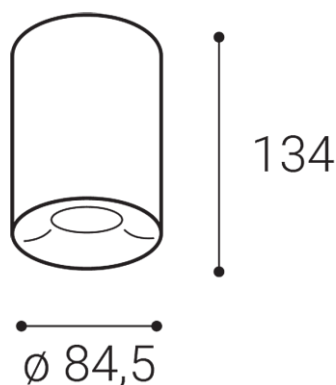

TUBUS C, B

Name	
Code	
Color	
Power	
Lumen output	
Color temperature	
Efficacy	
Driver	
Electrical insulation class	
Voltage / Frequency	
Color Rendering Index	
SDCM	
Light beam angle	
Unified Glare Rating	
Light source	
Dimmable	
LED Lifetime	
Warranty	
Ingress Protection	
Material	

Product

TUBUS C, B
1150643D
BLACK / RAL 9005

Power

9W ± 10 %
820lm ± 10 %
4000K
91lm/W
200 mA

220-240V/50-60Hz

Information

90+
< 3
60°
N/A
LED
DALI/PUSH
L80B20 50.000h 25°C
5 YEAR

Other data