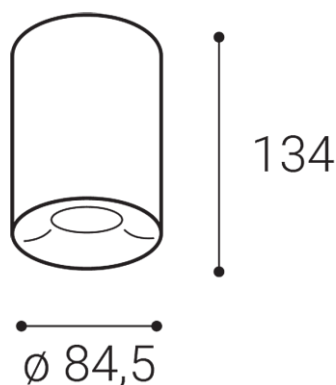

TUBUS C, B

Name	TUBUS C, B
Code	1150633D
Color	BLACK / RAL 9005
Power	9W ± 10 %
Lumen output	735lm ± 10 %
Color temperature	3000K
Efficacy	82lm/W
Driver	200 mA
Electrical insulation class	
Voltage / Frequency	220-240V/50-60Hz
Color Rendering Index	90+
SDCM	< 3
Light beam angle	60°
Unified Glare Rating	N/A
Light source	LED
Dimmable	DALI/PUSH
LED Lifetime	L80B20 50.000h 25°C
Warranty	5 YEAR
Ingress Protection	IP 20
Material	ALUMINIUM/PMMA

Product

TUBUS C, B
1150633D
BLACK / RAL 9005

Power

9W ± 10 %
735lm ± 10 %
3000K
82lm/W

200 mA

220-240V/50-60Hz

Information

90+
< 3
60°
N/A
LED
DALI/PUSH
L80B20 50.000h 25°C
5 YEAR

Other data

IP 20
ALUMINIUM/PMMA

EN

Series of round surface light fitting for interior mounting, equipped with COB LED.

Housing made of aluminium. Available in 3 different styles A,B,C in white and black color.