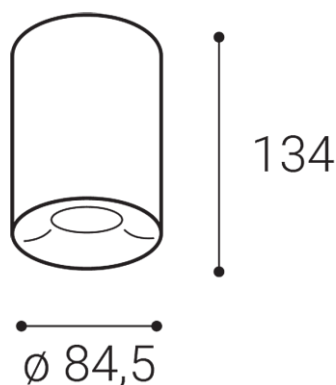

TUBUS C, W

Name	
Code	
Color	
Power	
Lumen output	
Color temperature	
Efficacy	
Driver	
Electrical insulation class	
Voltage / Frequency	
Color Rendering Index	
SDCM	
Light beam angle	
Unified Glare Rating	
Light source	
Dimmable	
LED Lifetime	
Warranty	
Ingress Protection	
Material	

Product

TUBUS C, W

1150631D

WHITE / RAL 9003

Power

9W ± 10 %

735lm ± 10 %

3000K