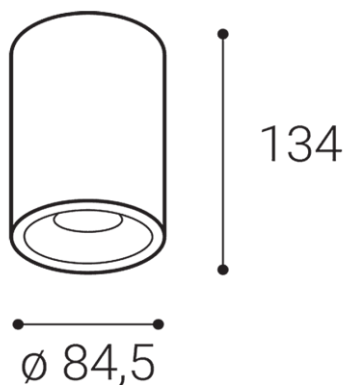

TUBUS B, B

Name	TUBUS B, B
Code	1150543D
Color	BLACK / RAL 9005
Power	9W ± 10 %
Lumen output	820lm ± 10 %
Color temperature	4000K
Efficacy	91lm/W
Driver	200 mA
Electrical insulation class	
Voltage / Frequency	220-240V/50-60Hz
Color Rendering Index	90+
SDCM	< 3
Light beam angle	60°
Unified Glare Rating	N/A
Light source	LED
Dimmable	DALI/PUSH
LED Lifetime	L80B20 50.000h 25°C
Warranty	5 YEAR
Ingress Protection	IP 20
Material	ALUMINIUM/PMMA

Product

TUBUS B, B
1150543D
BLACK / RAL 9005

Power

9W ± 10 %
820lm ± 10 %
4000K
91lm/W

200 mA

220-240V/50-60Hz

Information

90+
< 3
60°
N/A
LED
DALI/PUSH
L80B20 50.000h 25°C
5 YEAR

Other data

IP 20
ALUMINIUM/PMMA

EN

Series of round surface light fitting for interior mounting, equipped with COB LED.

Housing made of aluminium. Available in 3 different styles A,B,C in white and black color.