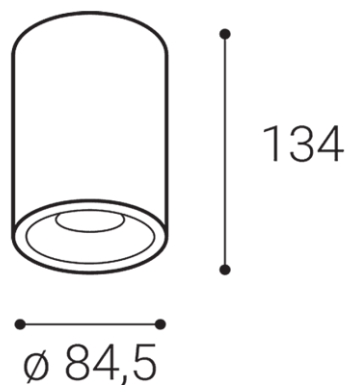

TUBUS B, B

Name	TUBUS B, B
Code	1150533D
Color	BLACK / RAL 9005
Power	9W ± 10 %
Lumen output	735lm ± 10 %
Color temperature	3000K
Efficacy	82lm/W
Driver	200 mA
Electrical insulation class	
Voltage / Frequency	220-240V/50-60Hz
Color Rendering Index	90+
SDCM	< 3
Light beam angle	60°
Unified Glare Rating	N/A
Light source	LED
Dimmable	DALI/PUSH
LED Lifetime	L80B20 50.000h 25°C
Warranty	5 YEAR
Ingress Protection	IP 20
Material	ALUMINIUM/PMMA

Product

TUBUS B, B
1150533D
BLACK / RAL 9005

Power

9W ± 10 %
735lm ± 10 %
3000K
82lm/W

200 mA

220-240V/50-60Hz

Information

90+
< 3
60°
N/A
LED
DALI/PUSH
L80B20 50.000h 25°C
5 YEAR

Other data

IP 20
ALUMINIUM/PMMA

EN

Series of round surface light fitting for interior mounting, equipped with COB LED.

Housing made of aluminium. Available in 3 different styles A,B,C in white and black color.