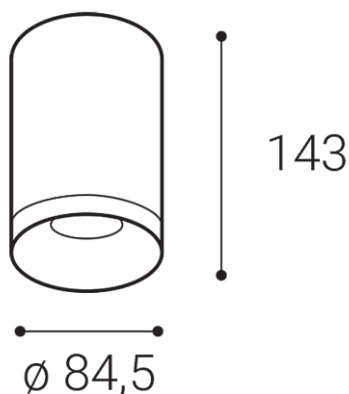

TUBUS A, B

Name	TUBUS A, B
Code	1150443D
Color	BLACK / RAL 9005
Power	9W ± 10 %
Lumen output	820lm ± 10 %
Color temperature	4000K
Efficacy	91lm/W
Driver	200 mA
Electrical insulation class	
Voltage / Frequency	220-240V/50-60Hz
Color Rendering Index	90+
SDCM	< 3
Light beam angle	60°
Unified Glare Rating	N/A
Light source	LED
Dimmable	DALI/PUSH
LED Lifetime	L80B20 50.000h 25°C
Warranty	5 YEAR
Ingress Protection	IP 20
Material	ALUMINIUM/PMMA

Product

TUBUS A, B
1150443D
BLACK / RAL 9005

Power

9W ± 10 %
820lm ± 10 %
4000K
91lm/W

200 mA

220-240V/50-60Hz

Information

90+
< 3
60°
N/A
LED
DALI/PUSH
L80B20 50.000h 25°C
5 YEAR

Other data

IP 20
ALUMINIUM/PMMA

EN

Series of round surface light fitting for interior mounting, equipped with COB LED.

Housing made of aluminium. Available in 3 different styles A,B,C in white and black color.