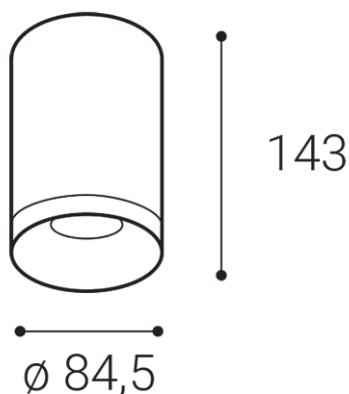

TUBUS A, B

Name	TUBUS A, B
Code	1150433D
Color	BLACK / RAL 9005
Power	9W ± 10 %
Lumen output	735lm ± 10 %
Color temperature	3000K
Efficacy	82lm/W
Driver	200 mA
Electrical insulation class	
Voltage / Frequency	220-240V/50-60Hz
Color Rendering Index	90+
SDCM	< 3
Light beam angle	60°
Unified Glare Rating	N/A
Light source	LED
Dimmable	DALI/PUSH
LED Lifetime	L80B20 50.000h 25°C
Warranty	5 YEAR
Ingress Protection	IP 20
Material	ALUMINIUM/PMMA

Product

TUBUS A, B
1150433D
BLACK / RAL 9005

Power

9W ± 10 %
735lm ± 10 %
3000K
82lm/W

200 mA

220-240V/50-60Hz

Information

90+
< 3
60°
N/A
LED
DALI/PUSH
L80B20 50.000h 25°C
5 YEAR

Other data

IP 20
ALUMINIUM/PMMA

EN

Series of round surface light fitting for interior mounting, equipped with COB LED.

Housing made of aluminium. Available in 3 different styles A,B,C in white and black color.