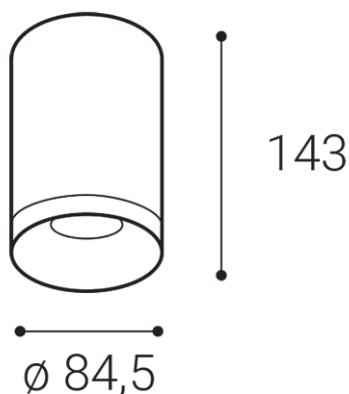

TUBUS A, W

Name	
Code	
Color	
Power	
Lumen output	
Color temperature	
Efficacy	
Driver	
Electrical insulation class	
Voltage / Frequency	
Color Rendering Index	
SDCM	
Light beam angle	
Unified Glare Rating	
Light source	
Dimmable	
LED Lifetime	
Warranty	
Ingress Protection	
Material	

Product

TUBUS A, W
1150431D
WHITE / RAL 9003

Power

9W ± 10 %
735lm ± 10 %
3000K
82lm/W
200 mA

220-240V/50-60Hz

Information

90+
< 3
60°
N/A
LED
DALI/PUSH
L80B20 50.000h 25°C
5 YEAR

Other data

IP 20
ALUMINIUM/PMMA

EN

Series of round surface light fitting for interior mounting, equipped with COB LED.
Housing made of aluminium. Available in 3 different styles A,B,C in white and black color.
Application:
general or accent lighting, intended for residential or commercial areas (hallway, wardrobes, entrance areas, bar, toilet)