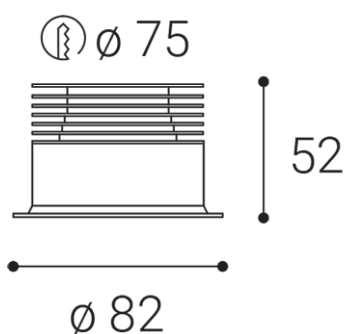

SPOT C, B

Name	
Code	
Color	
Power	
Lumen output	
Color temperature	
Efficacy	
Driver	
Electrical insulation class	
Voltage / Frequency	
Color Rendering Index	
SDCM	
Light beam angle	
Unified Glare Rating	
Light source	
Dimmable	
LED Lifetime	
Warranty	
Ingress Protection	
Material	

Product

SPOT C, B

2150333D

BLACK / RAL 9005

Power

9W ± 10 %

735lm ± 10 %

3000K