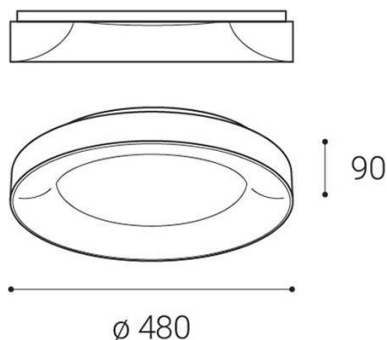

BELLA 48, W DIM

Name	
Code	
Color	
Category	
Power	
Lumen output	
Color temperature	
Efficacy	
Driver	
Electrical insulation class	
Voltage/frequency	

Color Rendering Index	
SDCM	
Light beam angle	
Unified Glare Rating	
Light source	
Dimmable	
LED Lifetime	
Warranty	

Ingress Protection	
Material	

Product

BELLA 48, W DIM

1270151D

WHITE

CEILING

Power

40 W ± 10 %