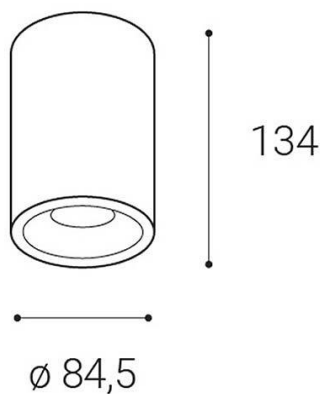

TUBUS B, W

| | |
|------------------------------------|--|
| Name | |
| Code | |
| Color | |
| Category | |
| Power | |
| Lumen output | |
| Color temperature | |
| Efficacy | |
| Driver | |
| Electrical insulation class | |
| Voltage/frequency | |

Product

| |
|------------|
| TUBUS B, W |
| 1150531D |
| WHITE |
| CEILING |

Power

| |
|--|
| 9 W ± 10 % |
| 550 lm ± 10 % |
| 3000K |
| 61 lm/W |
| 200 mA |
|  220-240V/50-60Hz |

Information

| |
|---------------------|
| 90+ |
| < 3 |
| 60° |
| N/A |
| LED |
| DALI/PUSH |
| L80B20 50.000h 25°C |
| 5 YEAR |