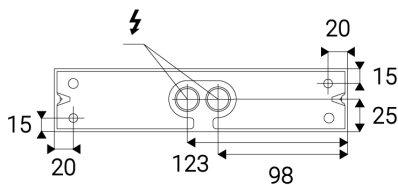

BENO 2, A

Name	
Code	
Color	
Power	
Lumen output	
Color temperature	
Efficacy	
Driver	
Electrical insulation class	
Voltage / Frequency	
Color Rendering Index	
SDCM	
Light beam angle	
Unified Glare Rating	
Light source	
Dimmable	
LED Lifetime	
Warranty	
Ingress Protection	
Material	