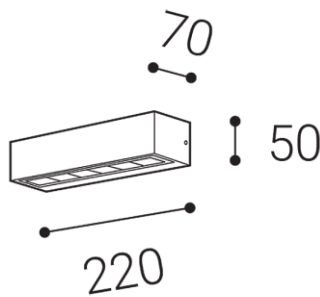

BENO 2, A

Name	
Code	
Color	
Power	
Lumen output	
Color temperature	
Efficacy	
Driver	
Electrical insulation class	
Voltage / Frequency	
Color Rendering Index	
SDCM	
Light beam angle	
Unified Glare Rating	
Light source	
Dimmable	
LED Lifetime	
Warranty	
Ingress Protection	
Material	