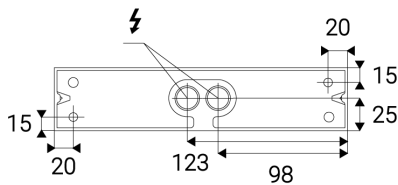

BENO 1, A

Name	BENO 1, A
Code	5131834
Color	ANTRACITE / RAL 7024
Power	7W ± 10 %
Lumen output	600lm ± 10 %
Color temperature	3000K
Efficacy	86lm/W
Driver	350 mA
Electrical insulation class	
Voltage / Frequency	220-240V/50-60Hz
Color Rendering Index	80+
SDCM	< 3
Light beam angle	100°
Unified Glare Rating	N/A
Light source	LED
Dimmable	ON/OFF
LED Lifetime	L80 B20 30.000h 25°C
Warranty	5 YEAR
Ingress Protection	IP 65
Material	ALUMINIUM/GLASS