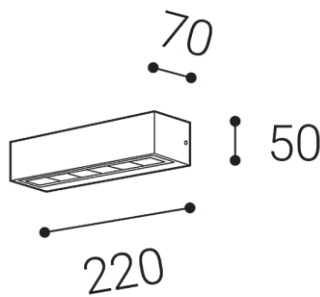

BENO 1, A

Name	BENO 1, A
Code	5131834
Color	ANTRACITE / RAL 7024
Power	7W ± 10 %
Lumen output	600lm ± 10 %
Color temperature	3000K
Efficacy	86lm/W
Driver	350 mA
Electrical insulation class	
Voltage / Frequency	220-240V/50-60Hz
Color Rendering Index	80+
SDCM	< 3
Light beam angle	100°
Unified Glare Rating	N/A
Light source	LED
Dimmable	ON/OFF
LED Lifetime	L80 B20 30.000h 25°C
Warranty	5 YEAR
Ingress Protection	IP 65
Material	ALUMINIUM/GLASS