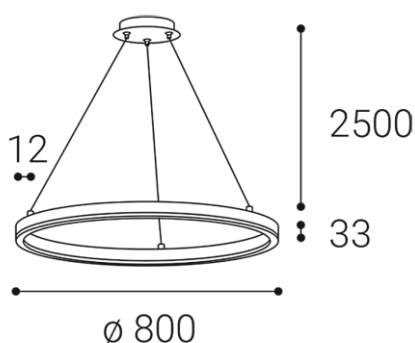

CIRCLE 80 P-Z, W

Name	CIRCLE 80 P-Z, W
Code	3271031D
Color	WHITE / RAL 9003
Power	62W ± 10 %
Lumen output	5540lm ± 10 %
Color temperature	3000K
Efficacy	89lm/W
Driver	1500 mA
Electrical insulation class	
Voltage / Frequency	220-240V/50-60Hz
Color Rendering Index	90+
SDCM	< 3
Light beam angle	160°
Unified Glare Rating	N/A
Light source	LED
Dimmable	DALI/PUSH
LED Lifetime	L80B20 50.000h 25°C
Warranty	5 YEAR
Ingress Protection	IP 20
Material	ALUMINIUM/PMMA

Product

CIRCLE 80 P-Z, W

3271031D

WHITE / RAL 9003

Power

62W ± 10 %

5540lm ± 10 %

3000K