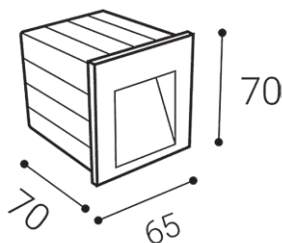

STEP IN Q, A

63 × 63 × 70

Name	STEP IN Q, A
Code	5100334
Color	ANTRACITE / RAL 7024
Power	3W ± 10 %
Lumen output	100lm ± 10 %
Color temperature	3000K
Efficacy	33lm/W
Driver	350 mA
Electrical insulation class	□
Voltage / Frequency	220-240V/50-60Hz
Color Rendering Index	80+
SDCM	< 3
Light beam angle	60°
Unified Glare Rating	N/A
Light source	LED
Dimmable	ON/OFF
LED Lifetime	L80 B20 30.000h 25°C
Warranty	5 YEAR
Ingress Protection	IP 54
Material	ALUMINIUM/PC