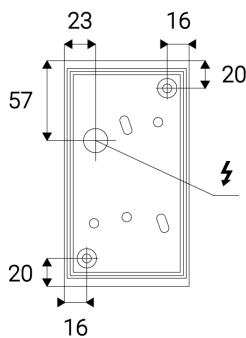

BLOCK, A

Name	BLOCK, A
Code	5100434
Color	ANTRACITE / RAL 7016
Power	2x3W ± 10 %
Lumen output	2x200lm ± 10 %
Color temperature	3000K
Efficacy	67lm/W
Driver	260 mA
Electrical insulation class	
Voltage / Frequency	220-240V/50-60Hz
Color Rendering Index	90+
SDCM	< 3
Light beam angle	2 x 60°
Unified Glare Rating	N/A
Light source	LED
Dimmable	ON/OFF
LED Lifetime	L80 B20 30.000h 25°C
Warranty	5 YEAR
Ingress Protection	IP 54
Material	ALUMINIUM/GLASS

Product

BLOCK, A
5100434
ANTRACITE / RAL 7016

Power

2x3W ± 10 %
2x200lm ± 10 %
3000K
67lm/W
260 mA

220-240V/50-60Hz

Information

90+
< 3
2 x 60°
N/A
LED
ON/OFF
L80 B20 30.000h 25°C
5 YEAR

Other data

IP 54
ALUMINIUM/GLASS

EN

Outdoor rectangle surface wall mounted light fitting equipped with COB LED.
Housing made of aluminium, tempered glass.
Available in anthracite color.
Application:
general ambient lighting of outdoor areas (entrance, terrace, stairs, houses walls)

DE

An der Wand montierte rechteckige Außenleuchte mit COB-LED. Gehäuse aus Aluminium, Hartglas. Erhältlich in Anthrazit.
Anwendung:
allgemeine Umgebungsbeleuchtung von Außenbereichen (Eingang, Terrasse, Treppen, Hauswände)