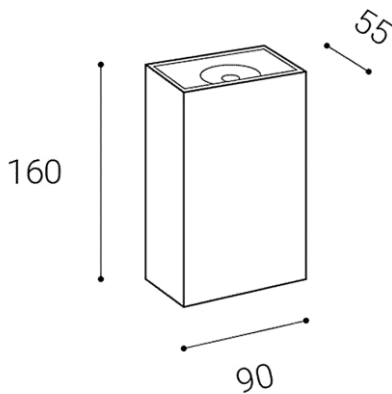

BLOCK, A

Name	BLOCK, A
Code	5100434
Color	ANTRACITE / RAL 7016
Power	2x3W ± 10 %
Lumen output	2x200lm ± 10 %
Color temperature	3000K
Efficacy	67lm/W
Driver	260 mA
Electrical insulation class	
Voltage / Frequency	220-240V/50-60Hz
Color Rendering Index	90+
SDCM	< 3
Light beam angle	2 x 60°
Unified Glare Rating	N/A
Light source	LED
Dimmable	ON/OFF
LED Lifetime	L80 B20 30.000h 25°C
Warranty	5 YEAR
Ingress Protection	IP 54
Material	ALUMINIUM/GLASS

Product

BLOCK, A
5100434
ANTRACITE / RAL 7016

Power

2x3W ± 10 %
2x200lm ± 10 %
3000K
67lm/W
260 mA

220-240V/50-60Hz

Information

90+
< 3
2 x 60°
N/A
LED
ON/OFF
L80 B20 30.000h 25°C
5 YEAR

Other data

IP 54
ALUMINIUM/GLASS

EN

Outdoor rectangle surface wall mounted light fitting equipped with COB LED.
Housing made of aluminium, tempered glass.
Available in anthracite color.
Application:
general ambient lighting of outdoor areas (entrance, terrace, stairs, houses walls)