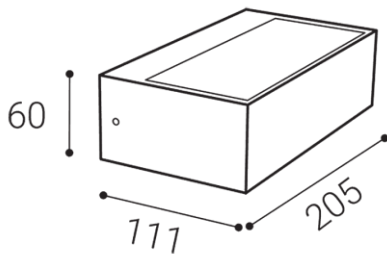

KVADER, A

Name	KVADER, A
Code	5130134
Color	ANTRACITE / RAL 7024
Power	2x4,5W ± 10 %
Lumen output	2x360lm ± 10 %
Color temperature	3000K
Efficacy	80lm/W
Driver	350 mA
Electrical insulation class	
Voltage / Frequency	220-240V/50-60Hz
Color Rendering Index	85+
SDCM	< 3
Light beam angle	2x160°
Unified Glare Rating	N/A
Light source	LED
Dimmable	ON/OFF
LED Lifetime	L80 B20 30.000h 25°C
Warranty	5 YEAR
Ingress Protection	IP 54
Material	ALUMINIUM/PMMA

Product

Name
KVADER, A
Code
5130134
Color
ANTRACITE / RAL 7024

Power

2x4,5W ± 10 %
2x360lm ± 10 %
3000K
80lm/W
350 mA

220-240V/50-60Hz

Information

85+
< 3
2x160°
N/A
LED
ON/OFF
L80 B20 30.000h 25°C
5 YEAR

Other data