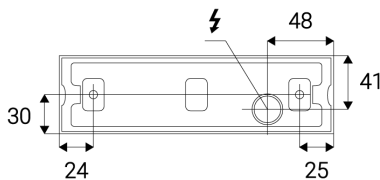

KVADER, A

Name	KVADER, A
Code	5130134
Color	ANTRACITE / RAL 7024
Power	2x4,5W ± 10 %
Lumen output	2x360lm ± 10 %
Color temperature	3000K
Efficacy	80lm/W
Driver	350 mA
Electrical insulation class	
Voltage / Frequency	220-240V/50-60Hz
Color Rendering Index	85+
SDCM	< 3
Light beam angle	2x160°
Unified Glare Rating	N/A
Light source	LED
Dimmable	ON/OFF
LED Lifetime	L80 B20 30.000h 25°C
Warranty	5 YEAR
Ingress Protection	IP 54
Material	ALUMINIUM/PMMA

Product

Name
KVADER, A
Code
5130134
Color
ANTRACITE / RAL 7024

Power

2x4,5W ± 10 %
2x360lm ± 10 %
3000K
80lm/W
350 mA

220-240V/50-60Hz

Information

85+
< 3
2x160°
N/A
LED
ON/OFF
L80 B20 30.000h 25°C
5 YEAR

Other data

IP 54
ALUMINIUM/PMMA

EN

Outdoor rectangle surface wall mounted light fitting equipped with SMD LED. Diffused wide lighting. Housing made of aluminium, polycarbonate Diffusor.

Available in anthracite color.

Application:

general ambient lighting of outdoor areas (entrance, terrace, stairs, houses walls)

CZ

Venkovní nástěnné svítidlo obdélníkového tvaru. Světelný zdroj - LED SMD.

Svítidlo je vyrobené z hliníku, polykarbonátový difuzor. Rozptýlené osvětlení prostoru.

K dispozici v antracitové barvě.

Použití:

všeobecné okolní osvětlení venkovních prostor (vchod, terasa, schody, fasáda domu)

DE

An der Wand montierte rechteckige Außenleuchte mit SMD-LED. Zerstreute breite Beleuchtung. Gehäuse aus Aluminium, Diffusor aus Polycarbonat.

Erhältlich in Anthrazit.

Anwendung:

allgemeine Umgebungsbeleuchtung von Außenbereichen (Eingang, Terrasse, Treppen, Hauswände)

SK

Vonkajšie obdĺžnikové svietidlo na stenu. Svetelný zdroj - SMD LED. Svietidlo je vyrobené z hliníka, polykarbonátový difúzor. Rozptýlené osvetlenie okolia.

K dispozícii v antracitovej farbe.

Použitie:

všeobecné okolité osvetlenie vonkajších priestorov (vchod, terasa, schody, steny domov)