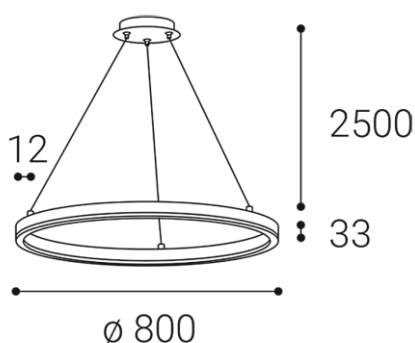

CIRCLE 80 P-Z, B

Name	CIRCLE 80 P-Z, B
Code	3271033
Color	BLACK / RAL 9017
Power	62W ± 10 %
Lumen output	5540lm ± 10 %
Color temperature	3000K
Efficacy	89lm/W
Driver	1500 mA
Electrical insulation class	
Voltage / Frequency	220-240V/50-60Hz
Color Rendering Index	90+
SDCM	< 3
Light beam angle	160°
Unified Glare Rating	N/A
Light source	LED
Dimmable	ON/OFF
LED Lifetime	L80B20 50.000h 25°C
Warranty	5 YEAR
Ingress Protection	IP 20
Material	ALUMINIUM/PMMA

Product

CIRCLE 80 P-Z, B

3271033

BLACK / RAL 9017

Power

62W ± 10 %

5540lm ± 10 %

3000K