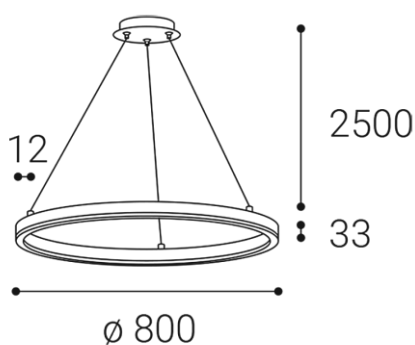

CIRCLE 80 P-Z, W

Name	CIRCLE 80 P-Z, W
Code	3271031
Color	WHITE / RAL 9003
Power	62W ± 10 %
Lumen output	5540lm ± 10 %
Color temperature	3000K
Efficacy	89lm/W
Driver	1500 mA
Electrical insulation class	
Voltage / Frequency	220-240V/50-60Hz
Color Rendering Index	90+
SDCM	< 3
Light beam angle	160°
Unified Glare Rating	N/A
Light source	LED
Dimmable	ON/OFF
LED Lifetime	L80B20 50.000h 25°C
Warranty	5 YEAR
Ingress Protection	IP 20
Material	ALUMINIUM/PMMA

Product

CIRCLE 80 P-Z, W

3271031

WHITE / RAL 9003

Power

62W ± 10 %

5540lm ± 10 %

3000K