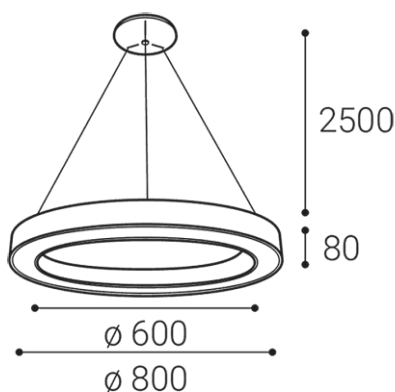

SATURN 80 P-Z, W

Name	
Code	
Color	
Power	
Lumen output	
Color temperature	
Efficacy	
Driver	
Electrical insulation class	
Voltage / Frequency	
Color Rendering Index	
SDCM	
Light beam angle	
Unified Glare Rating	
Light source	
Dimmable	
LED Lifetime	
Warranty	
Ingress Protection	
Material	

Product

SATURN 80 P-Z, W

3270841

WHITE / RAL 9003

Power

80W ± 10 %

4400lm ± 10 %

4000K

55lm/W

2 x 1050 mA

220-240V/50-60Hz

Information

90+

< 3

160°

N/A

LED

ON/OFF

L80B20 50.000h 25°C

5 YEAR

Other data

IP 20

ALUMINIUM/PMMA

EN

Round light fitting for suspended interior mounting, equipped with SMD LEDs.

Available in 2 different sizes in black and white color.

Housing made of aluminium, opal diffuser made of PMMA.

Application:

general lighting, intended for residential or commercial areas (dining room, livingrooms, guest or bedrooms, entrance areas, kitchen, receptions, meeting rooms)

CZ

Kulaté svítidlo pro závěsnou montáž ve tvaru kruhu. Světelný zdroj - LED SMD.

K dispozici ve 2 různých velikostech v černé a bílé barvě.

Svítidlo je vyrobeno z hliníku, opálový difuzor z PMMA.

Použití:

obecné osvětlení určené pro obytné nebo komerční prostory (jídlna, obývací pokoj, dětské izby nebo ložnice, vstupní prostory, kuchyň, recepce, zasedací místnosti)

DE

Runde Pendelleuchte für Innen- montage, bestückt mit SMD-LEDs. Erhältlich in 2 verschiedenen Größen in schwarz und weiß.

Gehäuse aus Aluminium, opaler Diffusor aus PMMA.

Anwendung:

Allgemeinbeleuchtung für Wohn- oder Geschäftsräume (Esszimmer, Wohnzimmer, Gäste- oder Schlafzimmer, Besprechungsräum, Eingangsbereiche, Küche, Empfänge)

SK

Kruhové závesné svietidlo určené pre montáž do interiéru. Svetelný zdroj - SMD LED.

Svietidlo je vyrobené z hliníka, opálový difuzor z PMMA.

K dispozícii v 2 rôznych veľkostiach v čiernej a bielej farbe.

Použitie:

všeobecné osvetlenie určené pre obytné alebo komerčné priestory (jedáleň, obývacia izba, hosfovská izba, spáľňa, vstupné priestory, kuchyňa, recepcia, rokovacie miestnosti)