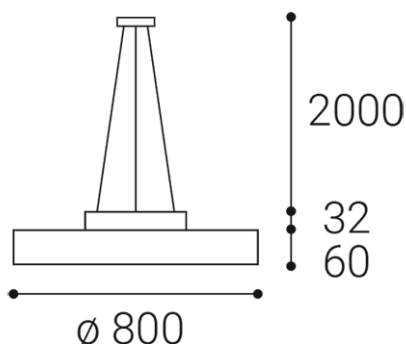

# RINGO 80 P/N-Z, B

|                                    |  |
|------------------------------------|--|
| <b>Name</b>                        |  |
| <b>Code</b>                        |  |
| <b>Color</b>                       |  |
| <b>Power</b>                       |  |
| <b>Lumen output</b>                |  |
| <b>Color temperature</b>           |  |
| <b>Efficacy</b>                    |  |
| <b>Driver</b>                      |  |
| <b>Electrical insulation class</b> |  |
| <b>Voltage / Frequency</b>         |  |
| <b>Color Rendering Index</b>       |  |
| <b>SDCM</b>                        |  |
| <b>Light beam angle</b>            |  |
| <b>Unified Glare Rating</b>        |  |
| <b>Light source</b>                |  |
| <b>Dimmable</b>                    |  |
| <b>LED Lifetime</b>                |  |
| <b>Warranty</b>                    |  |
| <b>Ingress Protection</b>          |  |
| <b>Material</b>                    |  |