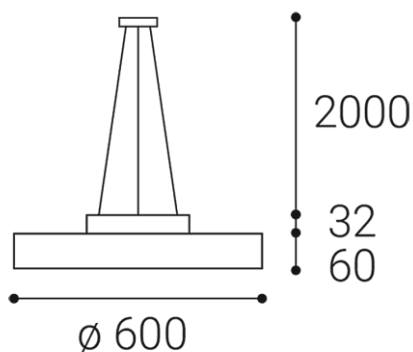

RINGO 60 P-Z, W

Name	RINGO 60 P-Z, W
Code	3111131D
Color	WHITE / RAL 9003
Power	54W ± 10 %
Lumen output	4580lm ± 10 %
Color temperature	3000K
Efficacy	85lm/W
Driver	1500 mA
Electrical insulation class	
Voltage / Frequency	220-240V/50-60Hz
Color Rendering Index	95+
SDCM	< 3
Light beam angle	160°
Unified Glare Rating	N/A
Light source	LED
Dimmable	DALI/PUSH
LED Lifetime	L80B20 50.000h 25°C
Warranty	5 YEAR
Ingress Protection	IP 20
Material	ALUMINIUM/PMMA