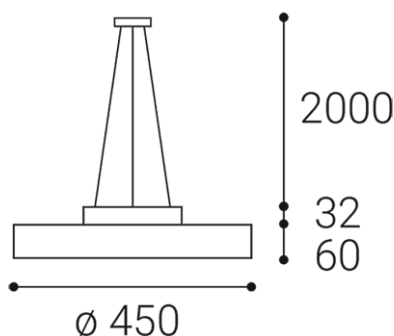

RINGO 45 P-Z, B

Name	
Code	
Color	
Power	
Lumen output	
Color temperature	
Efficacy	
Driver	
Electrical insulation class	
Voltage / Frequency	
Color Rendering Index	
SDCM	
Light beam angle	
Unified Glare Rating	
Light source	
Dimmable	
LED Lifetime	
Warranty	
Ingress Protection	
Material	

Product

RINGO 45 P-Z, B

3110933D

BLACK / RAL 9005

Power

42W ± 10 %

3340lm ± 10 %

3000K

80lm/W

650 mA

220-240V/50-60Hz

Information

95+

< 3

160°

N/A

LED

DALI/PUSH

L80B20 50.000h 25°C

5 YEAR

Other data

IP 20

ALUMINIUM/PMMA

EN

Round suspended light fitting for interior mounting, equipped with SMD LEDs. Beautiful slim design with very narrow visible edge.

Available in 3 different sizes and 2 versions - direct or direct-indirect lighting effect with soft diffused light. Housing made of aluminium, opal diffuser made of PMMA.

Available in white and black color, including dimmable versions.

Application:

general lighting, intended for residential or commercial areas (dining rooms, living rooms, guest or bedrooms, entrance areas, kitchen, receptions)

CZ

Kulaté závěsné svítidlo určeno pro montáž do interiéru. Světelný zdroj - SMD LED. Krásný štíhlý design s velmi úzkým viditelným okrajem.

K dispozici ve 3 různých velikostech a 2 verzích - přímý nebo přímo-nepřímý světelný efekt s měkkým rozptýleným světlem.

Pouzdro z hliníku, opálový difúzor z PMMA.

K dispozici v bílé a černé barvě, včetně stmívatelných verzí.

Použití:

obecné osvětlení určené pro obytné nebo komerční prostory (obývací pokoj, dětský pokoj nebo ložnice, vstupní prostory, kuchyň, recepce)

DE

Runde Pendelleuchte zur Innenmontage, bestückt mit SMD-LEDs. Schönes schlankes Design mit sehr schmalen Sichttrand. Erhältlich in 3 verschiedenen Größen und in 2 Versionen - direkter oder direkter-indirekter Lichteffect mit weichem diffusum Licht.

Gehäuse aus Aluminium, opaler Diffusor aus PMMA.

Erhältlich in Weiß und Schwarz, einschließlich dimmbarer Versionen.

Anwendung:

Allgemeinbeleuchtung, bestimmt für Wohn- oder Geschäftsräume (Esszimmer, Wohnzimmer, Gäste- oder Schlafzimmer, Eingangsbereiche, Küche, Empfänge)

SK

Kruhové zavesné svietidlo určené pre montáž do interiéru. Svetelný zdroj - SMD LED. Krásny štíhly dizajn s veľmi úzkym viditeľným okrajom.

Svietidlo je vyrobené z hliníka, opálový difúzor z PMMA.

K dispozícii v 3 rôznych veľkostiach a 2 verziách - priamy alebo priamo-nepriamy svetelný efekt s mäkkým rozptýleným svetlom.

K dispozícii v bielej a čiernej farbe, vrátane stmievateľných verzí.

Použitie:

všeobecné osvetlenie určené pre obytné alebo komerčné priestory (obývacia izba, obytné miestnosti, vstupné priestory, kuchyňa, recepcie)