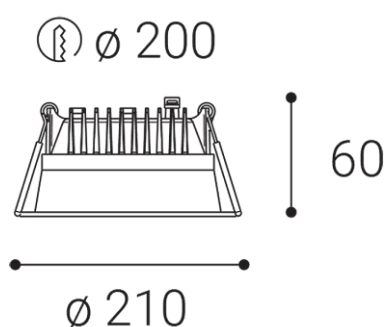

ZETA L, B

Name	ZETA L, B
Code	2250733
Color	BLACK / RAL 9005
Power	18-25W ± 10 %
Lumen output	1800-2500lm ± 10 %
Color temperature	3000K
Efficacy	100lm/W
Driver	450-600 mA
Electrical insulation class	⏚
Voltage / Frequency	220-240V/50-60Hz
Color Rendering Index	90+
SDCM	< 3
Light beam angle	90°
Unified Glare Rating	<19
Light source	LED
Dimmable	ON/OFF
LED Lifetime	L80B20 50.000h 25°C
Warranty	5 YEAR
Ingress Protection	IP 44
Material	ALUMINIUM/PMMA

Product

Name
ZETA L, B
Code
2250733
Color
BLACK / RAL 9005

Power

18-25W ± 10 %
1800-2500lm ± 10 %
3000K
100lm/W

450-600 mA

220-240V/50-60Hz

Information

90+
< 3
90°
<19
LED
ON/OFF
L80B20 50.000h 25°C
5 YEAR