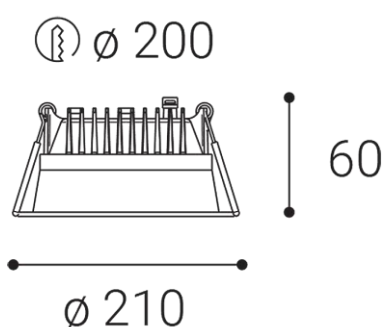

ZETA L, W

Name	ZETA L, W
Code	2250731
Color	WHITE / RAL 9003
Power	18-25W ± 10 %
Lumen output	1800-2500lm ± 10 %
Color temperature	3000K
Efficacy	100lm/W
Driver	450-600 mA
Electrical insulation class	Ⅲ
Voltage / Frequency	220-240V/50-60Hz
Color Rendering Index	90+
SDCM	< 3
Light beam angle	90°
Unified Glare Rating	<19
Light source	LED
Dimmable	ON/OFF
LED Lifetime	L80B20 50.000h 25°C
Warranty	5 YEAR
Ingress Protection	IP 44
Material	ALUMINIUM/PMMA

Product

ZETA L, W

2250731

WHITE / RAL 9003

Power

18-25W ± 10 %

1800-2500lm ± 10 %

3000K