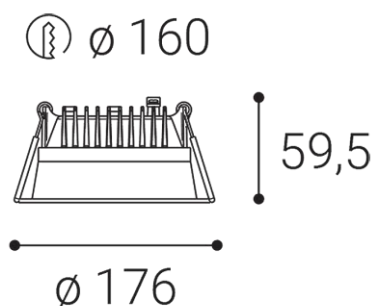

ZETA M, W

Name	ZETA M, W
Code	2250641
Color	WHITE / RAL 9003
Power	18-25W ± 10 %
Lumen output	1800-2500lm ± 10 %
Color temperature	4000K
Efficacy	100lm/W
Driver	450-600 mA
Electrical insulation class	Ⅲ
Voltage / Frequency	220-240V/50-60Hz
Color Rendering Index	90+
SDCM	< 3
Light beam angle	90°
Unified Glare Rating	<19
Light source	LED
Dimmable	ON/OFF
LED Lifetime	L80B20 50.000h 25°C
Warranty	5 YEAR
Ingress Protection	IP 44
Material	ALUMINIUM/PMMA

Product

ZETA M, W

2250641

WHITE / RAL 9003

Power

18-25W ± 10 %

1800-2500lm ± 10 %

4000K