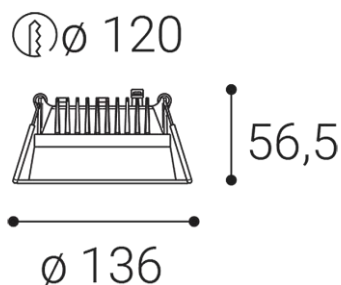

ZETA S, W

Name	ZETA S, W
Code	2250841
Color	WHITE / RAL 9003
Power	8-15W ± 10 %
Lumen output	864-1620lm ± 10 %
Color temperature	4000K
Efficacy	108lm/W
Driver	200-350 mA
Electrical insulation class	II
Voltage / Frequency	220-240V/50-60Hz
Color Rendering Index	90+
SDCM	< 3
Light beam angle	90°
Unified Glare Rating	<19
Light source	LED
Dimmable	ON/OFF
LED Lifetime	L80B20 50.000h 25°C
Warranty	5 YEAR
Ingress Protection	IP 44
Material	ALUMINIUM/PMMA

Product

ZETA S, W

2250841

WHITE / RAL 9003

Power

8-15W ± 10 %

864-1620lm ± 10 %

4000K