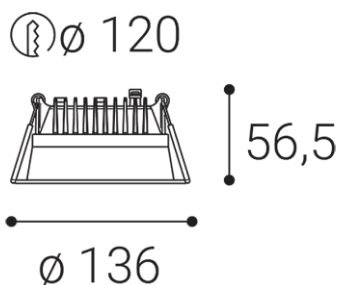

ZETA S, W

Name	ZETA S, W
Code	2250531
Color	WHITE / RAL 9003
Power	8-15W ± 10 %
Lumen output	864-1620lm ± 10 %
Color temperature	3000K
Efficacy	108lm/W
Driver	200-350 mA
Electrical insulation class	II
Voltage / Frequency	220-240V/50-60Hz
Color Rendering Index	90+
SDCM	< 3
Light beam angle	90°
Unified Glare Rating	<19
Light source	LED
Dimmable	ON/OFF
LED Lifetime	L80B20 50.000h 25°C
Warranty	5 YEAR
Ingress Protection	IP 44
Material	ALUMINIUM/PMMA

Product

Name
ZETA S, W
Code
2250531
Color
WHITE / RAL 9003

Power

8-15W ± 10 %
864-1620lm ± 10 %
3000K
108lm/W

200-350 mA

220-240V/50-60Hz

Information

90+
< 3
90°
<19
LED
ON/OFF
L80B20 50.000h 25°C
5 YEAR