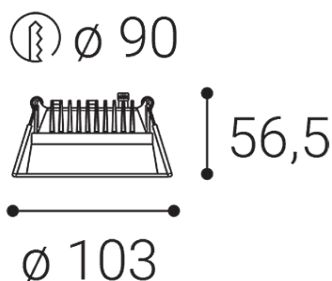

ZETA XS, W

Name	ZETA XS, W
Code	2250431
Color	WHITE / RAL 9003
Power	8-10W ± 10 %
Lumen output	800-1000lm ± 10 %
Color temperature	3000K
Efficacy	100lm/W
Driver	200-350 mA
Electrical insulation class	III
Voltage / Frequency	220-240V/50-60Hz
Color Rendering Index	90+
SDCM	< 3
Light beam angle	90°
Unified Glare Rating	<19
Light source	LED
Dimmable	ON/OFF
LED Lifetime	L80B20 50.000h 25°C
Warranty	5 YEAR
Ingress Protection	IP 44
Material	ALUMINIUM/PMMA

Product

ZETA XS, W

2250431

WHITE / RAL 9003

Power

8-10W ± 10 %

800-1000lm ± 10 %

3000K