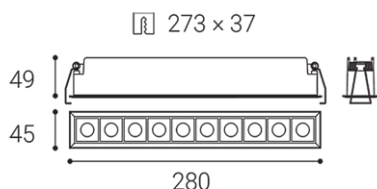

LINEAR 10, W

Name	
Code	
Color	
Power	
Lumen output	
Color temperature	
Efficacy	
Driver	
Electrical insulation class	
Voltage / Frequency	
Color Rendering Index	
SDCM	
Light beam angle	
Unified Glare Rating	
Light source	
Dimmable	
LED Lifetime	
Warranty	
Ingress Protection	
Material	

Product

LINEAR 10, W

2251031

WHITE / RAL 9003

Power

20W ± 10 %

2100lm ± 10 %

3000K

105lm/W

600 mA

220-240V/50-60Hz

Information

90+

< 3

45°

<19

LED

ON/OFF

L80B20 50.000h 25°C

5 YEAR

Other data

IP 20

ALUMINIUM/PC

EN

Series of linear square recessed spot lights for interior mounting, equipped with SMD LEDs. Very low glare effect. Housing made of aluminium, polycarbonate reflector.

Available in 3 different sizes in white and black color.

Application:

general or accent lighting, intended for residential or commercial areas (hallway, wardrobes, entrance areas, bar, receptions, working palces)

CZ

Řada lineárních hranatých zapuštěných bodových svítidel určených pro montáž do interiéru. Světelný zdroj - LED SMD. Velmi nízký efekt oslnění. Pouzdro z hliníku, polykarbonátový reflektor.

K dispozici ve 3 různých velikostech v bílé a černé barvě.

Použití:

všeobecné nebo bodové osvětlení určené pro obytné nebo komerční prostory (chodba, šatníky, vstupní prostory, bar, recepce, pracovní místa, pokoje, kanceláře, zasedačky)

DE

Serie von linearen eckige Einbau- strahlern für die Innenmontage, ausgestattet mit SMD-LEDs. Sehr geringer Blendeffekt.

Gehäuse aus Aluminium, Reflektor aus Polycarbonat.

Erhältlich in 3 verschiedenen Größen in weißer und schwarzer Farbe.

Anwendung:

Allgemein- oder Akzentbeleuchtung für Wohn- oder Geschäftsbereiche (Flur, Schränke, Eingangsbereiche, Bar, Empfänge, Arbeitsbereiche)

SK

Séria lineárných hranatých zapustených bodových svetiel určených pre montáž do interiéru. Svetelný zdroj - LED SMD. Veľmi nízky efekt oslnenia.

Svietidlo je vyrobené z hliníka, polykarbonátový reflektor.

K dispozícii v 3 rôznych veľkostiach v bielej a čiernej farbe.

Použitie:

všeobecné alebo akcentačné osvetlenie určené pre obytné alebo komerčné priestory (chodba, skrine, vstupné priestory, bar, recepcie, pracovné priestory, kancelárie)