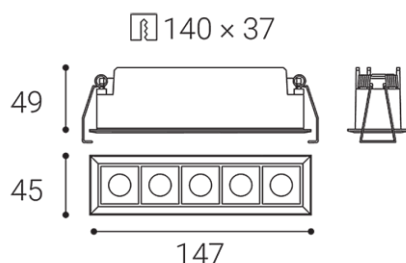

LINEAR 5, B

Name	LINEAR 5, B
Code	2250933
Color	BLACK / RAL 9005
Power	10W ± 10 %
Lumen output	1050lm ± 10 %
Color temperature	3000K
Efficacy	105lm/W
Driver	700 mA
Electrical insulation class	⏚
Voltage / Frequency	220-240V/50-60Hz
Color Rendering Index	90+
SDCM	< 3
Light beam angle	45°
Unified Glare Rating	<19
Light source	LED
Dimmable	ON/OFF
LED Lifetime	L80B20 50.000h 25°C
Warranty	5 YEAR
Ingress Protection	IP 20
Material	ALUMINIUM/PC

Product

LINEAR 5, B
2250933
BLACK / RAL 9005

Power

10W ± 10 %
1050lm ± 10 %
3000K
105lm/W
700 mA

220-240V/50-60Hz

Information

90+
< 3
45°
<19
LED
ON/OFF
L80B20 50.000h 25°C
5 YEAR

Other data