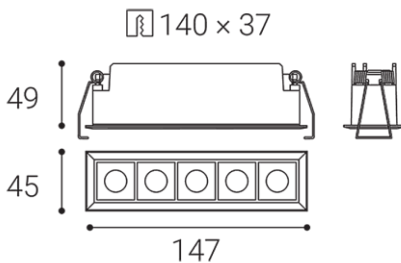

LINEAR 5, W

Name	LINEAR 5, W
Code	2250931
Color	WHITE / RAL 9003
Power	10W ± 10 %
Lumen output	1050lm ± 10 %
Color temperature	3000K
Efficacy	105lm/W
Driver	700 mA
Electrical insulation class	III
Voltage / Frequency	220-240V/50-60Hz
Color Rendering Index	90+
SDCM	< 3
Light beam angle	45°
Unified Glare Rating	<19
Light source	LED
Dimmable	ON/OFF
LED Lifetime	L80B20 50.000h 25°C
Warranty	5 YEAR
Ingress Protection	IP 20
Material	ALUMINIUM/PC