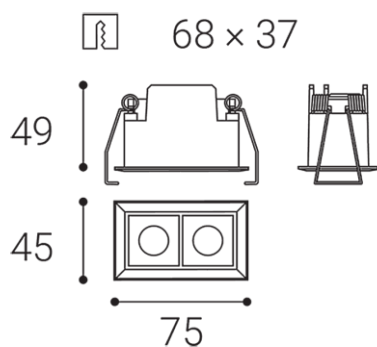

LINEAR 2, W

Name	LINEAR 2, W
Code	2250831
Color	WHITE / RAL 9003
Power	4W ± 10 %
Lumen output	420lm ± 10 %
Color temperature	3000K
Efficacy	105lm/W
Driver	700 mA
Electrical insulation class	III
Voltage / Frequency	220-240V/50-60Hz
Color Rendering Index	90+
SDCM	< 3
Light beam angle	45°
Unified Glare Rating	<19
Light source	LED
Dimmable	ON/OFF
LED Lifetime	L80B20 50.000h 25°C
Warranty	5 YEAR
Ingress Protection	IP 20
Material	ALUMINIUM/PC