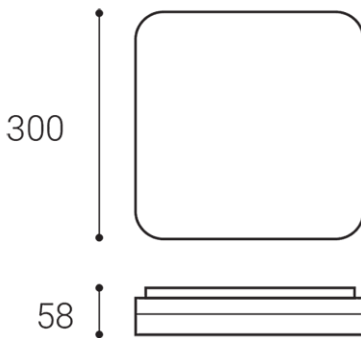

SQUARE II 30

Name	SQUARE II 30
Code	1230851
Color	WHITE / RAL 9016
Power	25W ± 10 %
Lumen output	2500lm ± 10 %
Color temperature	3000K/3500K/4000K
Efficacy	100lm/W
Driver	fixed / not changeable
Electrical insulation class	<input type="checkbox"/>
Voltage / Frequency	220-240V/50-60Hz
Color Rendering Index	85+
SDCM	< 3
Light beam angle	120°
Unified Glare Rating	N/A
Light source	LED
Dimmable	ON/OFF
LED Lifetime	L80B20 50.000h 25°C
Warranty	5 YEAR
Ingress Protection	IP 54
Material	PC/PC

Product

SQUARE II 30
1230851
WHITE / RAL 9016

Power

25W ± 10 %
2500lm ± 10 %
3000K/3500K/4000K
100lm/W
fixed / not changeable

Information

85+
< 3
120°
N/A
LED
ON/OFF
L80B20 50.000h 25°C
5 YEAR

Other data

IP 54
PC/PC