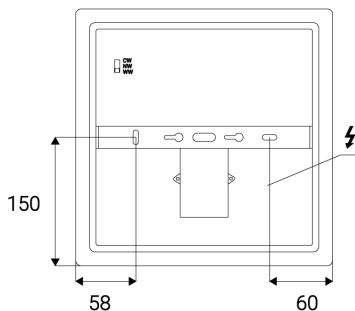

SQUARE II 30

Name	SQUARE II 30
Code	1230851
Color	WHITE / RAL 9016
Power	25W ± 10 %
Lumen output	2500lm ± 10 %
Color temperature	3000K/3500K/4000K
Efficacy	100lm/W
Driver	fixed / not changeable
Electrical insulation class	<input type="checkbox"/>
Voltage / Frequency	220-240V/50-60Hz
Color Rendering Index	85+
SDCM	< 3
Light beam angle	120°
Unified Glare Rating	N/A
Light source	LED
Dimmable	ON/OFF
LED Lifetime	L80B20 50.000h 25°C
Warranty	5 YEAR
Ingress Protection	IP 54
Material	PC/PC