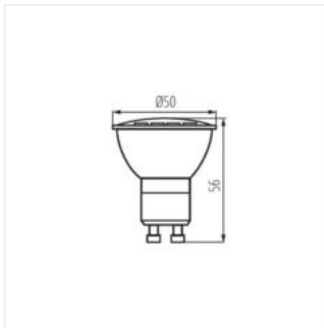

GU10 LED

Světelný zdroj LED

GU10 4W LED